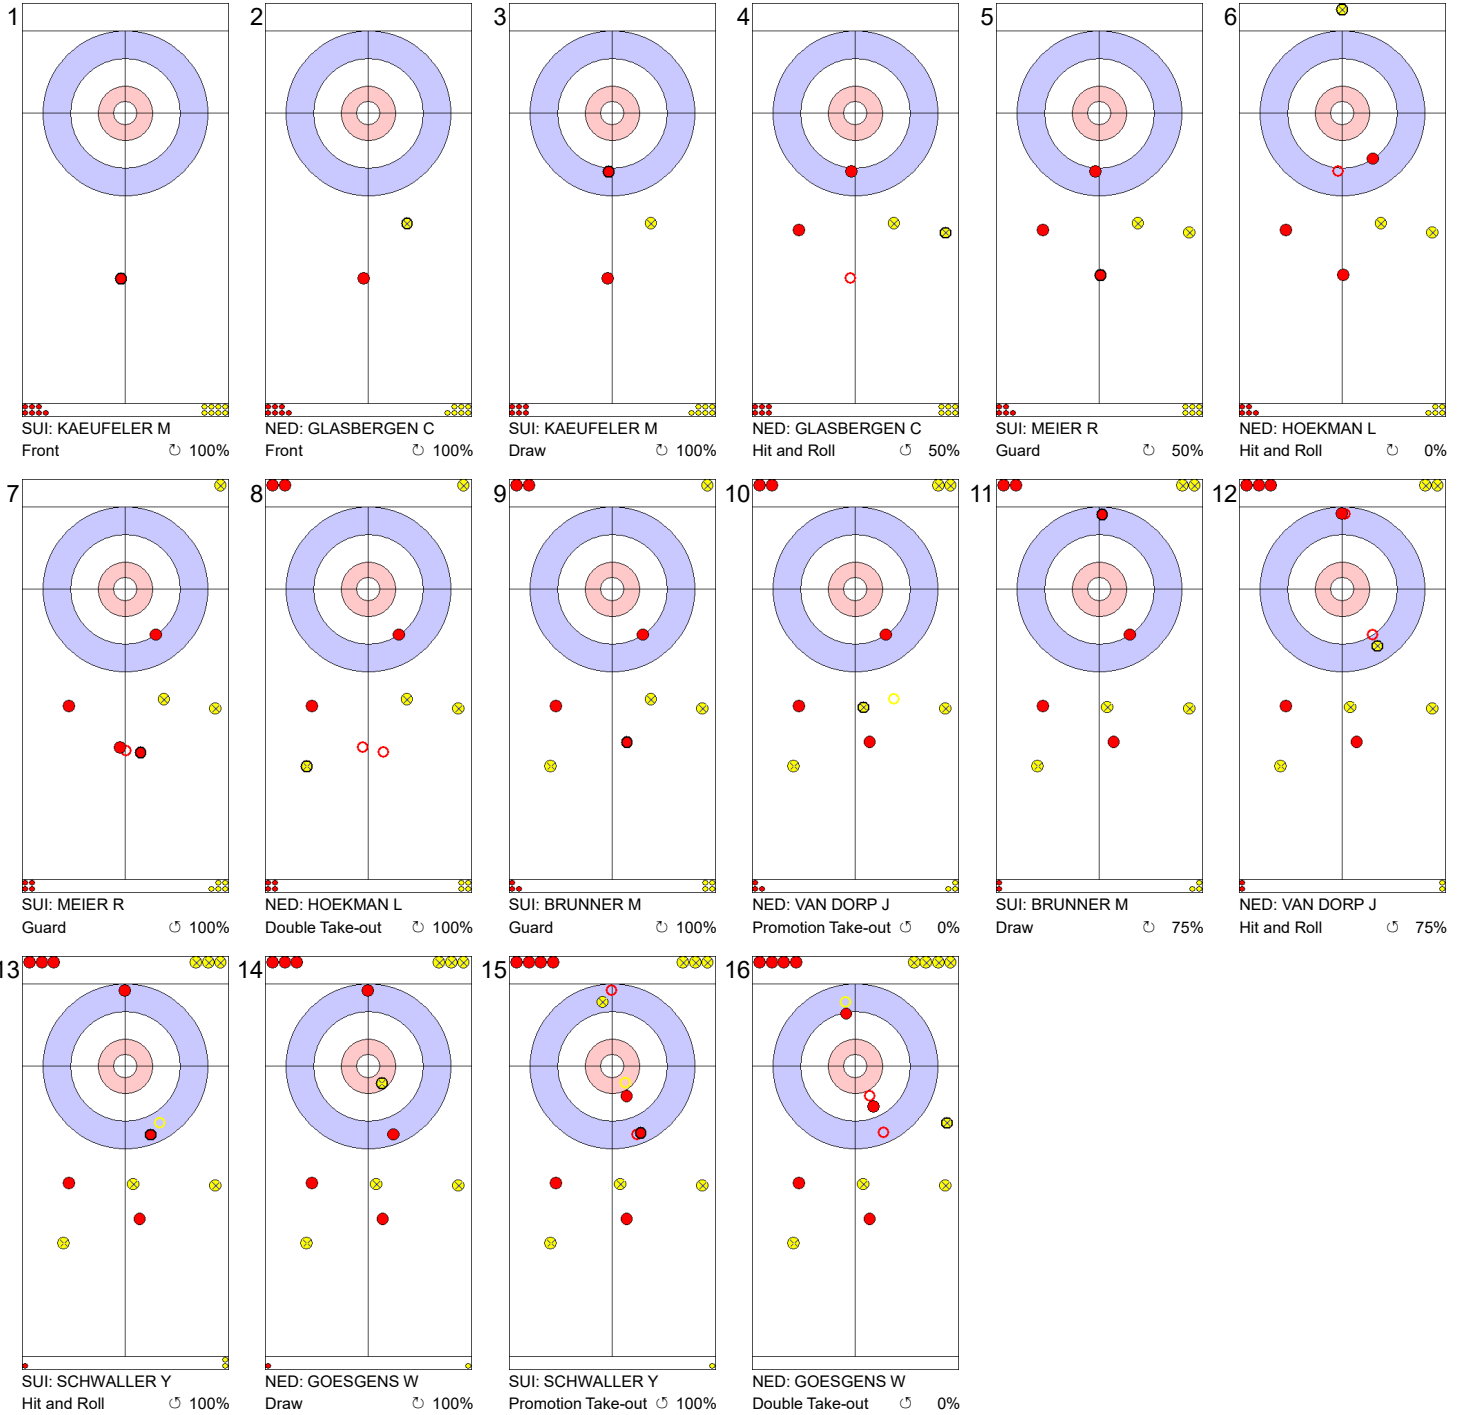

Game - Shot by Shot

Legend:
 Clockwise Counter-clockwise - Not considered

Game - Shot by Shot

Legend:
 ↻ Clockwise ↺ Counter-clockwise - Not considered

Game - Shot by Shot

Legend:
 Clockwise
 Counter-clockwise
 - Not considered

Game - Shot by Shot

Legend:
 ⌚ Clockwise ⌚ Counter-clockwise - Not considered

Game - Shot by Shot

End 5 ● **SUI - Switzerland** 3 + 2 (this end) = 5 ● **NED - Netherlands** 3 + 0 (this end) = 3

Legend:
 ↻ Clockwise ↺ Counter-clockwise - Not considered

Game - Shot by Shot

Legend:
 ↻ Clockwise ↻ Counter-clockwise - Not considered

Game - Shot by Shot

End 7 ● **SUI - Switzerland 5 + 0 (this end) = 5** ● **NED - Netherlands 4 + 0 (this end) = 4**

Legend:
 ↻ Clockwise ↺ Counter-clockwise - Not considered

Game - Shot by Shot

Legend:
 ↻ Clockwise ↻ Counter-clockwise - Not considered

Game - Shot by Shot

End 9 ● **SUI - Switzerland** 8 + 1 (this end) = 9 ● **NED - Netherlands** 4 + 0 (this end) = 4

	SUI	NED
Total Score	9	4
Time left	06:38	07:58