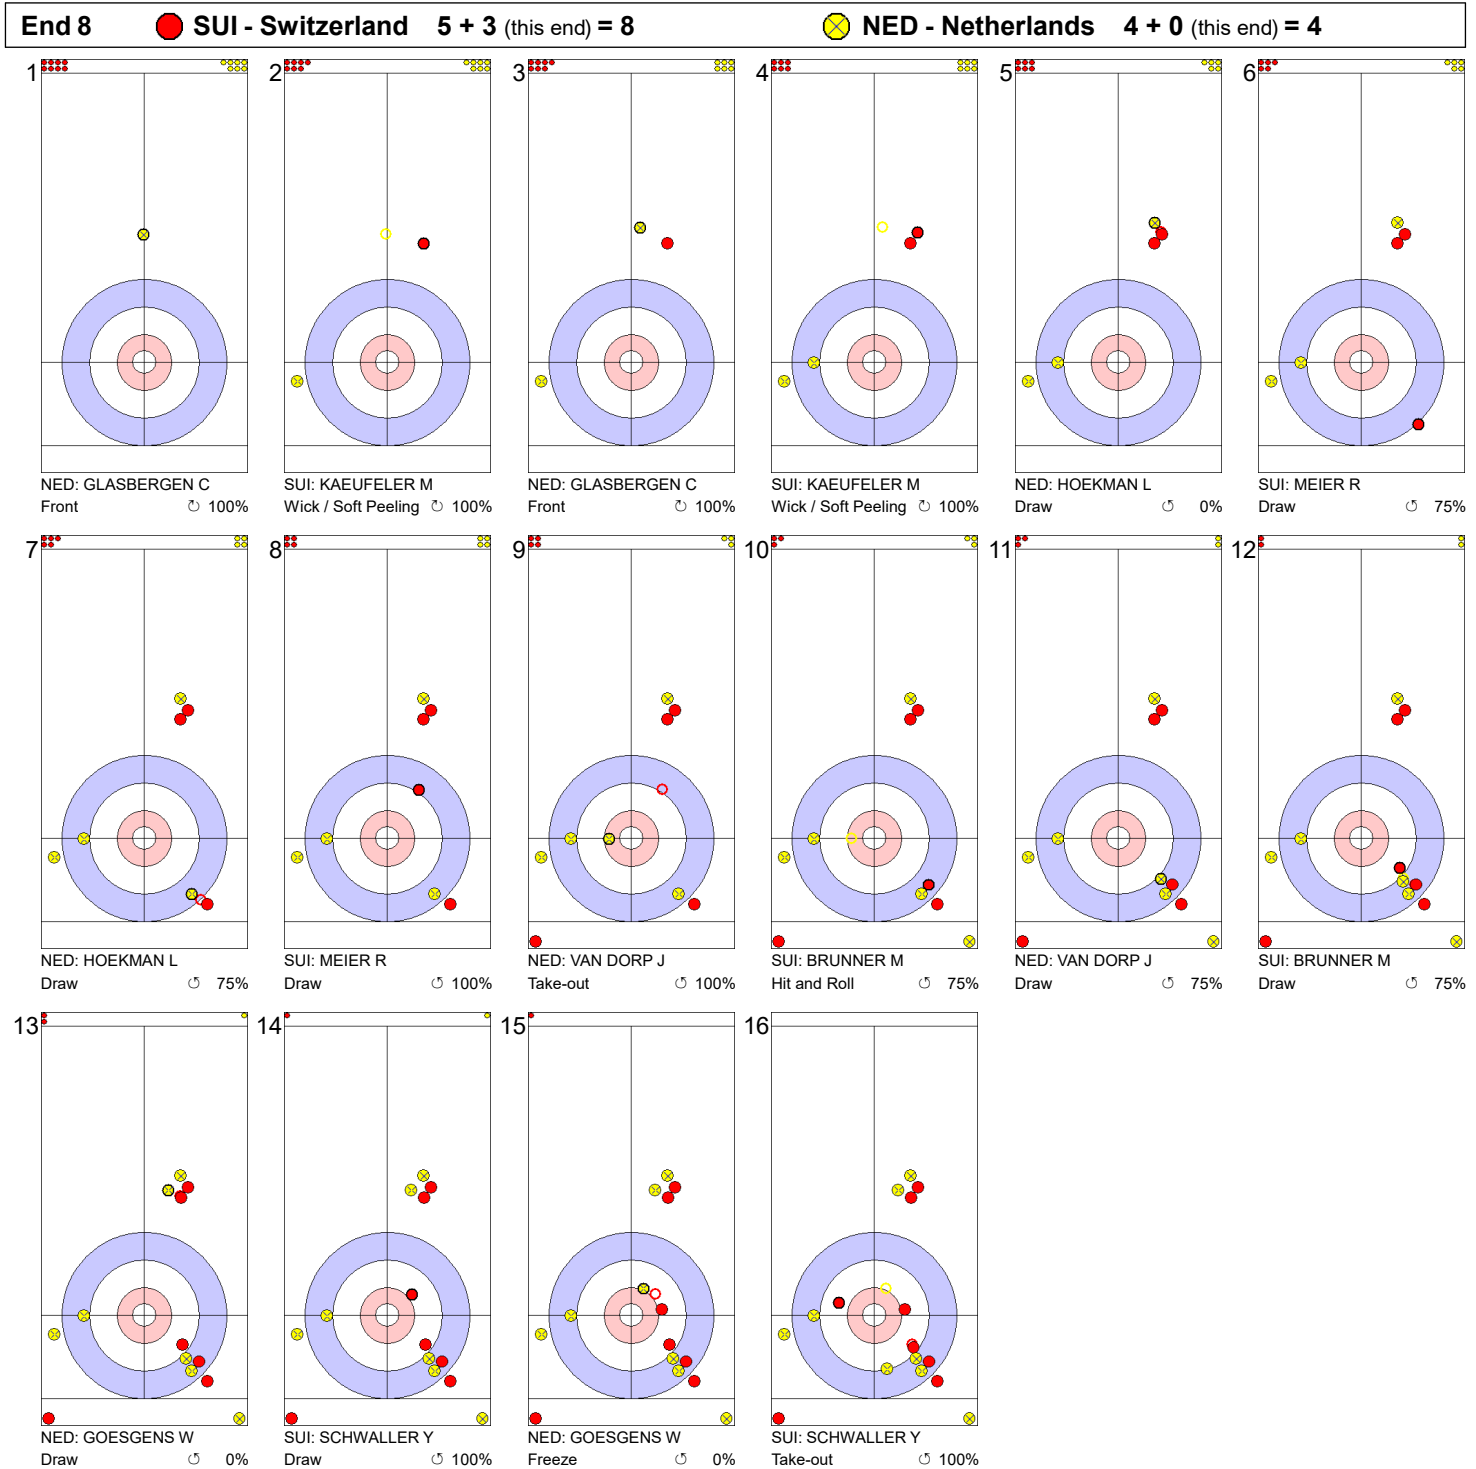

Game - Shot by Shot

Legend:
 ⌚ Clockwise ⌚ Counter-clockwise - Not considered

Game - Shot by Shot

End 5 ● **SUI - Switzerland** 3 + 2 (this end) = 5 ● **NED - Netherlands** 3 + 0 (this end) = 3

Legend:
 ↻ Clockwise ↺ Counter-clockwise - Not considered

Game - Shot by Shot

Legend:
 ↻ Clockwise ↻ Counter-clockwise - Not considered

Game - Shot by Shot

End 7 ● **SUI - Switzerland 5 + 0 (this end) = 5** ● **NED - Netherlands 4 + 0 (this end) = 4**

Legend:
 ↻ Clockwise ↺ Counter-clockwise - Not considered

Game - Shot by Shot

Legend:
 ↻ Clockwise ↻ Counter-clockwise - Not considered

Game - Shot by Shot

End 9 ● **SUI - Switzerland** 8 + 1 (this end) = 9 ● **NED - Netherlands** 4 + 0 (this end) = 4

	SUI	NED
Total Score	9	4
Time left	06:38	07:58

Legend:
 ⤵ Clockwise ⤴ Counter-clockwise - Not considered