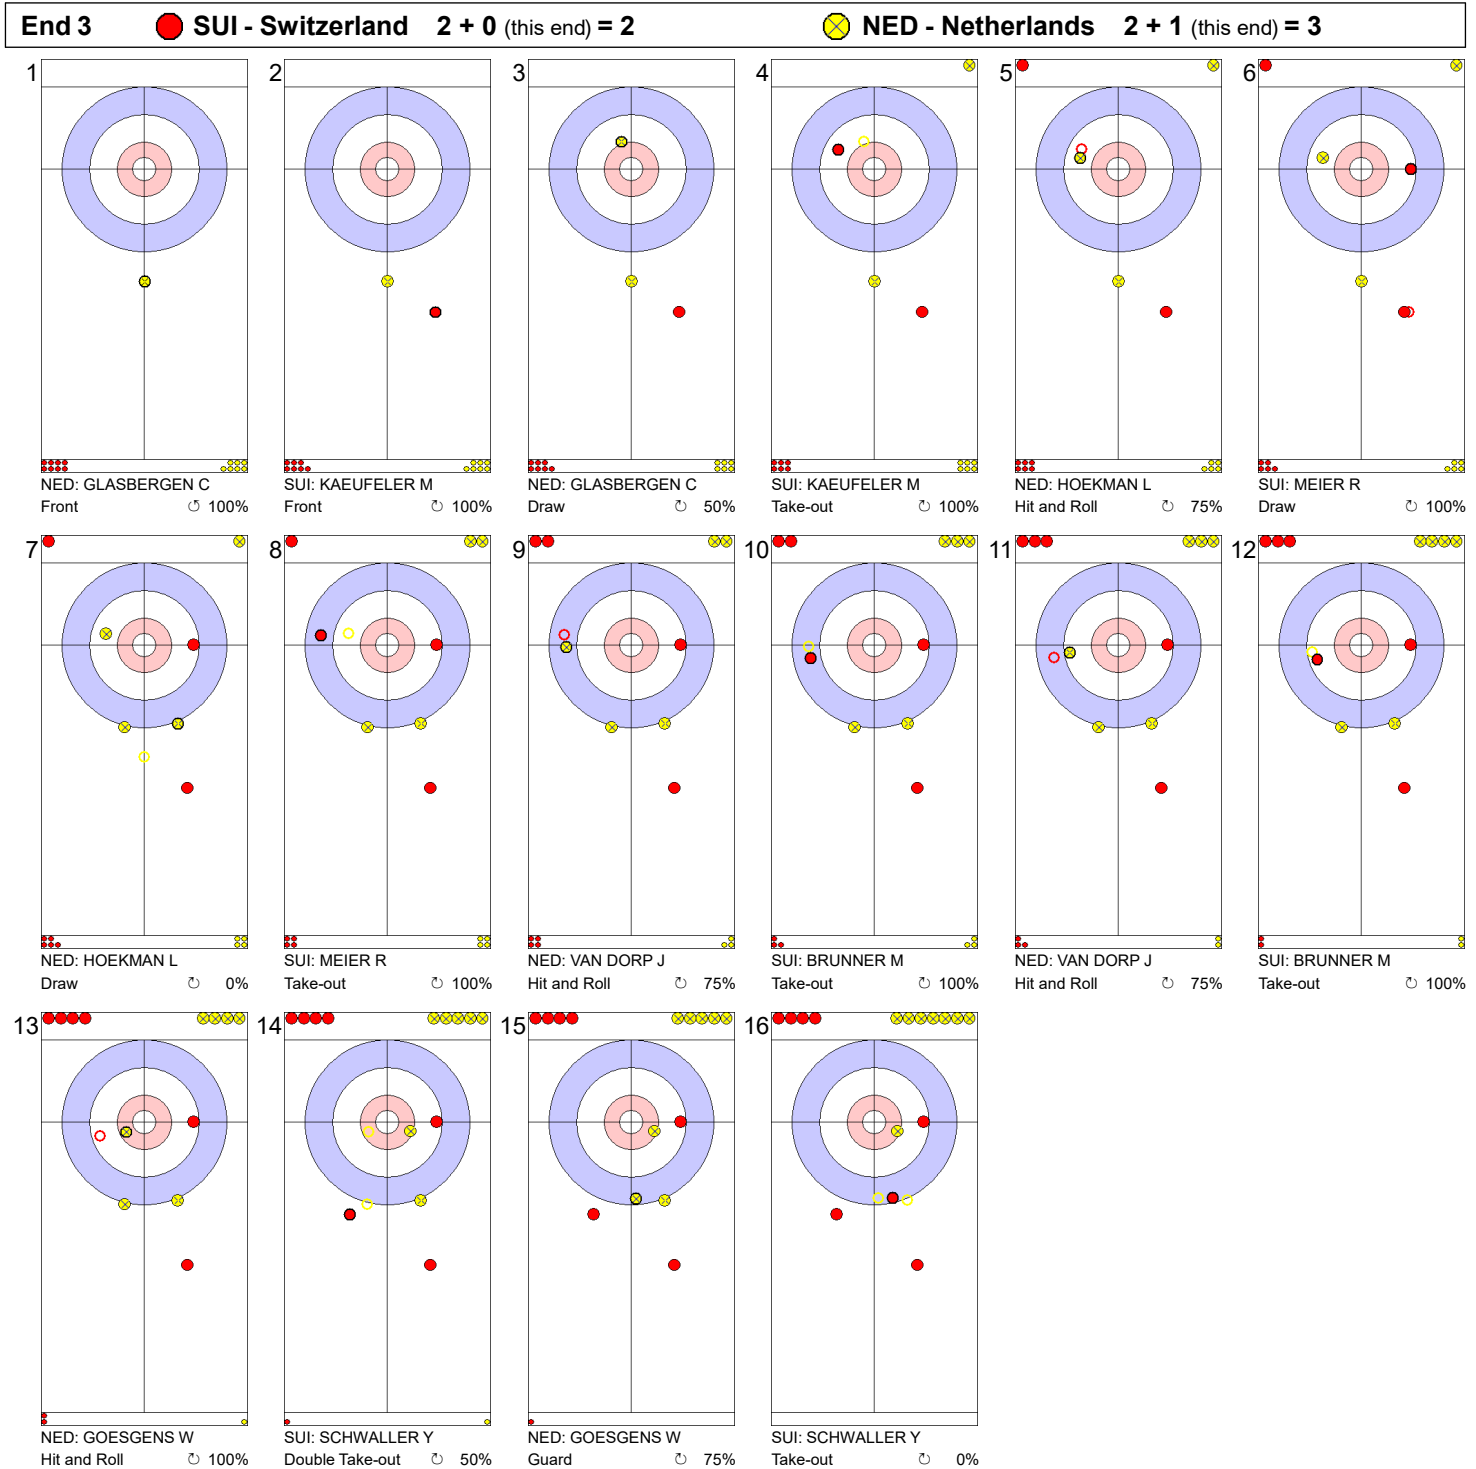

Game - Shot by Shot

Legend:
 Clockwise Counter-clockwise - Not considered

Game - Shot by Shot

Legend:
 ↻ Clockwise ↺ Counter-clockwise - Not considered

Game - Shot by Shot

Legend:
 Clockwise
 Counter-clockwise
 - Not considered

Game - Shot by Shot

Legend:
 ⌚ Clockwise ⌚ Counter-clockwise - Not considered

Game - Shot by Shot

End 5 ● **SUI - Switzerland** 3 + 2 (this end) = 5 ● **NED - Netherlands** 3 + 0 (this end) = 3

Legend:
 ↻ Clockwise ↺ Counter-clockwise - Not considered

Game - Shot by Shot

Legend:
 ↻ Clockwise ↻ Counter-clockwise - Not considered

Game - Shot by Shot

End 7 ● **SUI - Switzerland 5 + 0 (this end) = 5** ● **NED - Netherlands 4 + 0 (this end) = 4**

Legend:
 ↻ Clockwise ↺ Counter-clockwise - Not considered

Legend:
 ⤵ Clockwise ⤴ Counter-clockwise - Not considered