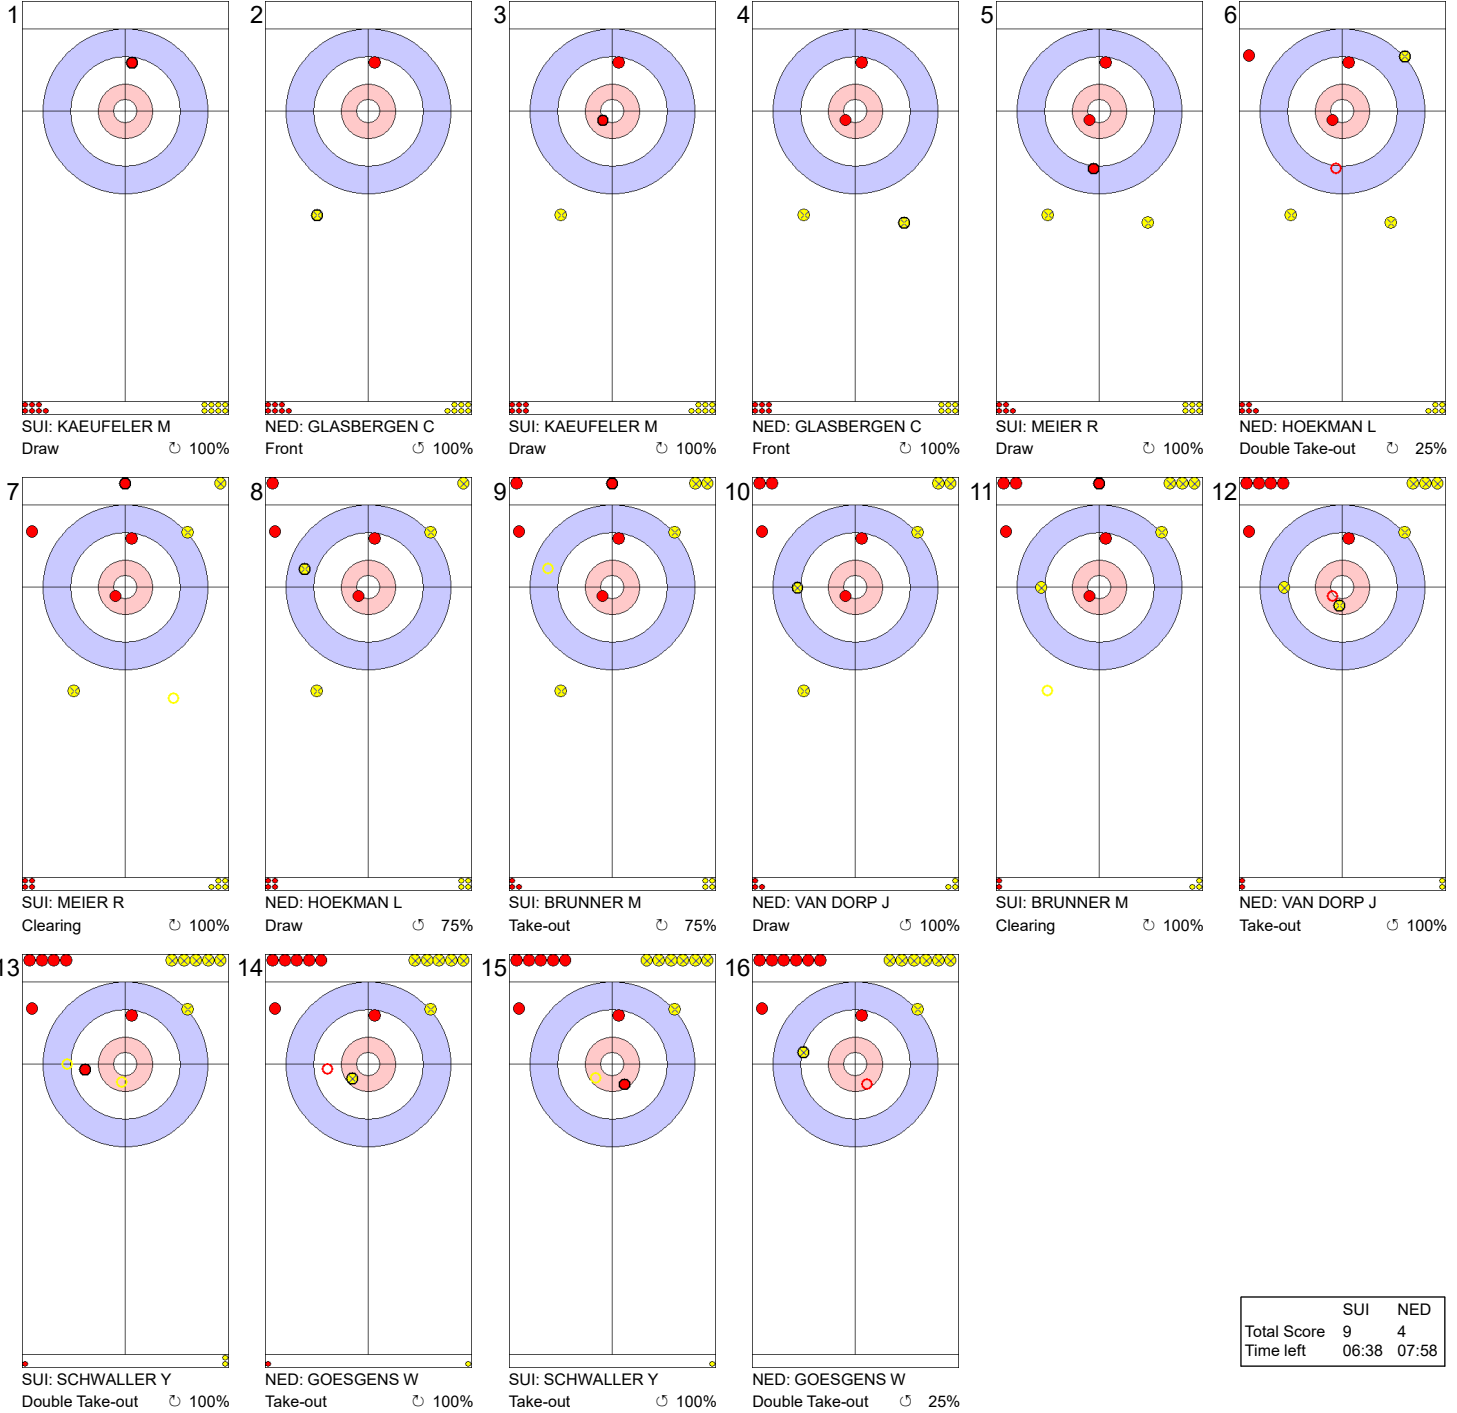

Game - Shot by Shot

Legend:
 ⌚ Clockwise ⌚ Counter-clockwise - Not considered

Game - Shot by Shot

End 5 ● **SUI - Switzerland** 3 + 2 (this end) = 5 ● **NED - Netherlands** 3 + 0 (this end) = 3

Legend:
 ↻ Clockwise ↺ Counter-clockwise - Not considered

Game - Shot by Shot

Legend:
 ↻ Clockwise ↻ Counter-clockwise - Not considered

Game - Shot by Shot

End 7 ● **SUI - Switzerland 5 + 0 (this end) = 5** ● **NED - Netherlands 4 + 0 (this end) = 4**

Legend:
 ↻ Clockwise ↺ Counter-clockwise - Not considered

Game - Shot by Shot

Legend:
 ↻ Clockwise ↻ Counter-clockwise - Not considered

Game - Shot by Shot

End 9 ● **SUI - Switzerland** 8 + 1 (this end) = 9 ● **NED - Netherlands** 4 + 0 (this end) = 4

	SUI	NED
Total Score	9	4
Time left	06:38	07:58

Legend:
 ⤵ Clockwise ⤴ Counter-clockwise - Not considered